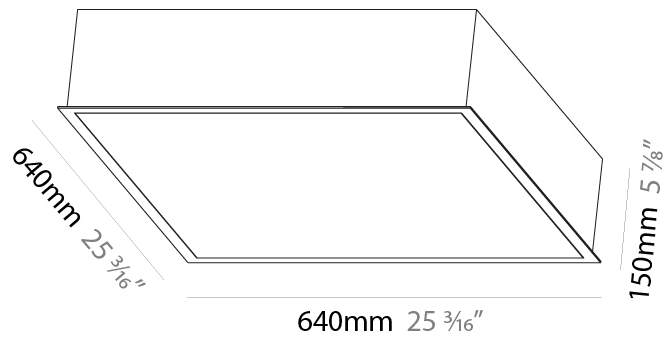

GENERAL

Series: Pi2
Subseries: Pi2 Standard
Brand: Prolicht
Division: Architectural
Mounting Type: Recessed
Mounting Location: Ceiling
Subcategory: Ambient

PHYSICAL

Shape: Square
Length (mm): 640
Length (in): 25 3/16
Width (mm): 640
Width (in): 25 3/16
Height (mm): 150
Height (in): 5 7/8
Ceiling Thickness (mm): 10 / 12.5 / 15 / 25 / 30
Ceiling Thickness (in): 3/8 or 1/2 or 9/16 or 1 or 1 3/16
Min. Recessing Depth (mm): 160
Min. Recessing Depth (in): 6 5/16
Light Distribution: Direct
Diffuser: PMMA - Opal or Micro-Prism
Fixture Finish: SSR / BKV / CWI / CRY / HAB / UFT / ITA / RUA / FTG / MYG / LOD / PUS / FRO / FUP / KIA / POP / BLS / SPG / MEY / GOH / GUM / CHC / COM / ABZ / JAG / OBR / MOS / ROR
Fixture Material: Aluminum

ELECTRICAL

Lamp Type: LED (Zhaga Standard)
Input Wattage (W): 55
Total Output Wattage (W): 46
Dimming: Tri-Mode (Non-Dimming and Phase Dimming (120Vac only) and 0-10V Dimming)
Driver Included: Yes
Driver Location: Integrated
Driver Type: Constant Current - Universal
Driver Class: Class 2
Input Voltage (V): 120 - 277
Constant Current (MA): 800

LED

Color Temperature (°K): 3000 / 3500 / 4000
Max. Delivered Lumen (lm): 4550 / 4616 / 4710
CRI: >80 CRI
Efficiency (%): 0.65
Lamp Life (hrs): 50000

OPTICAL

RATINGS AND CERTIFICATIONS

Certified By: Certified for North American Standards
IP rating: IP20