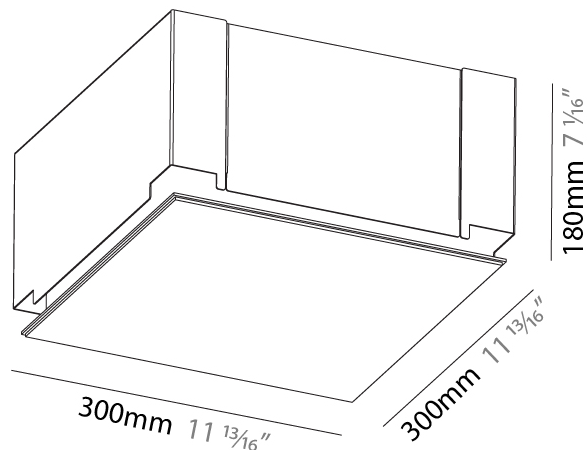

PHYSICAL

Shape: Square
Length (mm): 300
Length (in): 11 ¹³/₁₆"
Width (mm): 300
Width (in): 11 ¹³/₁₆"
Height (mm): 180
Height (in): 7 ¹/₁₆"
Ceiling Thickness (mm): 10 / 12.5 / 15 / 25 / 30
Ceiling Thickness (in): 3/8 or 1/2 or 9/16 or 1 or 1 3/16
Min. Recessing Depth (mm): 200
Min. Recessing Depth (in): 7 ⁷/₈"
Light Distribution: Direct
Diffuser: PMMA - Opal
Fixture Finish: SSR / BKV / CWI / CRY / HAB / UFT / ITA / RUA / FTG / MYG / LOD / PUS / FRO / FUP / KIA / POP / BLS / SPG / MEY / GOH / GUM / CHC / COM / ABZ / JAG / OBR / MOS / ROR
Fixture Material: Extruded Aluminum / Steel
Cut-out Measurements: 335mm 13 3/16" x 335mm / 13 3/16"
Upon Request: Unique Sizes Unique Ceiling Thickness Unique Mounting Depth Spot Inserts

ELECTRICAL

Lamp Type: LED (Zhaga Standard)
Input Wattage (W): 12.4
Total Output Wattage (W): 10.8
Dimming: [Tri-Mode (Non-Dimming and Phase Dimming (120Vac only) and 0-10V Dimming)](#)
Driver Included: Yes
Driver Location: Integrated
Driver Type: Constant Current - Universal
Driver Class: Class 2
Input Voltage (V): 120 - 277
Constant Current (MA): 350

LED

[Color Temperature (°K): 3000 / 3500 / 4000](#)
Max. Delivered Lumen (lm): 850 / 902 / 920
CRI: >80 CRI
Efficiency (%): 65% (5mm Perspex)
Lamp Life (hrs): 50000
Upon Request: RGB-W Tunable White Special Color Temperature CRI90

OPTICAL

RATINGS AND CERTIFICATIONS

Certified By: Certified for North American Standards
IP rating: IP20