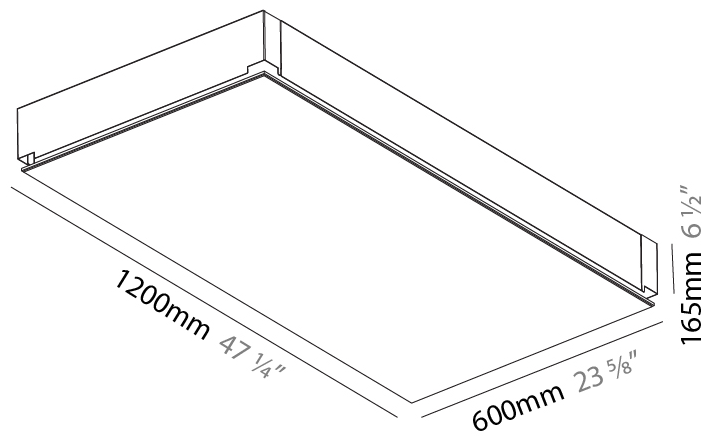

PHYSICAL

Shape: Rectangle
Length (mm): 1200
Length (in): 47 1/4
Width (mm): 600
Width (in): 23 5/8
Depth (mm): 165
Depth (in): 6 1/2
Ceiling Thickness (mm): 10 / 12.5 / 15 / 25 / 30
Ceiling Thickness (in): 3/8 or 1/2 or 9/16 or 1 or 1 3/16
Min. Recessing Depth (mm): 180
Min. Recessing Depth (in): 7 1/16
Light Distribution: Direct
Weight (kg): 22.217
Weight (lbs): 48.88
Diffuser: PMMA - Opal
Fixture Material: Extruded Aluminum / Steel
Cut-out Measurements: 1235mm / 48 5/8" x 635mm / 25"
Upon Request: Unique Sizes Unique Ceiling Thickness Unique Mounting Depth Spot Inserts

ELECTRICAL

Lamp Type: LED (Zhaga Standard)
Input Wattage (W): 110
Total Output Wattage (W): 92
Dimming: [Tri-Mode (Non-Dimming and Phase Dimming (120Vac only) and 0-10V Dimming)](#)
Driver Included: Yes
Driver Location: Integrated
Driver Type: Constant Current - Universal
Driver Class: Class 2
Input Voltage (V): 120 - 277
Constant Current (MA): 350

LED

[Color Temperature (°K): 3000 / 3500 / 4000](#)
Max. Delivered Lumen (lm): 8690 / 8830 / 9010
CRI: >80 CRI
Efficiency (%): 0.651
Lamp Life (hrs): 50000
Upon Request: RGB Tunable White Special Color Temperature CRI90

OPTICAL

RATINGS AND CERTIFICATIONS

Certified By: Certified for North American Standards
IP rating: IP20

PROJECT
TYPE
SPECIFIER
QUANTITY
DATE