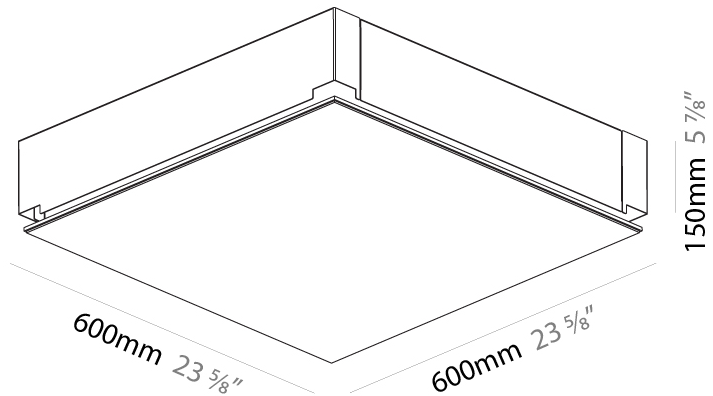

PHYSICAL

Shape: Square
Length (mm): 600
Length (in): 23 5/8
Width (mm): 600
Width (in): 23 5/8
Height (mm): 150
Height (in): 5 7/8
Ceiling Thickness (mm): 10 / 12.5 / 15 / 25 / 30
Ceiling Thickness (in): 3/8 or 1/2 or 9/16 or 1 or 1 3/16
Min. Recessing Depth (mm): 180
Min. Recessing Depth (in): 7 1/16
Light Distribution: Direct
Diffuser: PMMA - Opal
Fixture Finish: SSR / BKV / CWI / CRY / HAB / UFT / ITA / RUA / FTG / MYG / LOD / PUS / FRO / FUP / KIA / POP / BLS / SPG / MEY / GOH / GUM / CHC / COM / ABZ / JAG / OBR / MOS / ROR
Fixture Material: Aluminum
Cut-out Measurements: 635mm / 25" x 635mm / 25"
Upon Request: Unique Sizes Unique Ceiling Thickness Unique Mounting Depth Spot Inserts

ELECTRICAL

Lamp Type: LED (Zhaga Standard)
Input Wattage (W): 55
Total Output Wattage (W): 46
Dimming: Tri-Mode (Non-Dimming and Phase Dimming (120Vac only) and 0-10V Dimming)
Driver Included: Yes
Driver Location: Integrated
Driver Type: Constant Current - Universal
Driver Class: Class 2
Input Voltage (V): 120 - 277
Constant Current (MA): 350

LED

Color Temperature (°K): 3000 / 3500 / 4000
Max. Delivered Lumen (lm): 4350 / 4410 / 4500
CRI: >80 CRI
Efficiency (%): 65% (5mm Perspex)|65.10%
Lamp Life (hrs): 50000
Upon Request: RGB-W Tunable White Special Color Temperature CRI90

OPTICAL

RATINGS AND CERTIFICATIONS

Certified By: Certified for North American Standards
IP rating: IP20

PROJECT	
TYPE	
SPECIFIER	
QUANTITY	
DATE