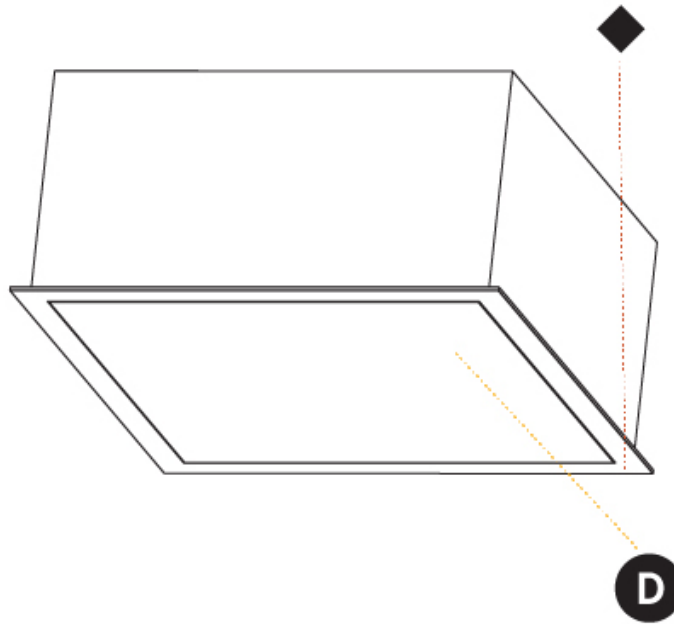

A37741-

PROJECT _____

TYPE _____

SPECIFIER _____

QUANTITY _____

DATE _____

A