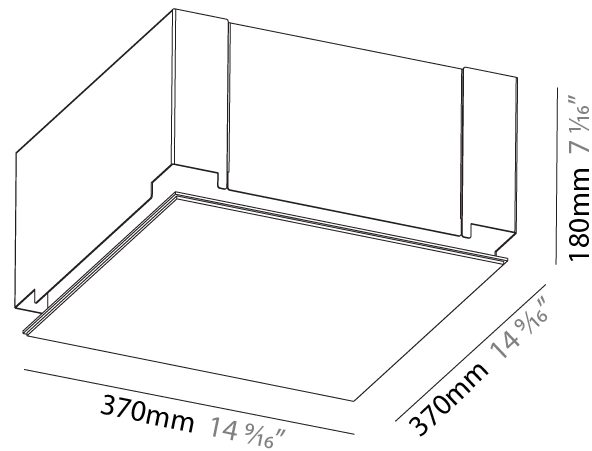

PHYSICAL

Shape: Square
Length (mm): 370
Length (in): 14 9/16
Width (mm): 370
Width (in): 14 9/16
Height (mm): 180
Height (in): 7 1/16
Ceiling Thickness (mm): 10 / 12.5 / 15 / 25 / 30
Ceiling Thickness (in): 3/8 or 1/2 or 9/16 or 1 or 1 3/16
Min. Recessing Depth (mm): 200
Min. Recessing Depth (in): 7 7/8
Light Distribution: Direct
Diffuser: PMMA - Opal
Fixture Finish: SSR / BKV / CWI / CRY / HAB / UFT / ITA / RUA / FTG / MYG / LOD / PUS / FRO / FUP / KIA / POP / BLS / SPG / MEY / GOH / GUM / CHC / COM / ABZ / JAG / OBR / MOS / ROR
Fixture Material: Extruded Aluminum / Steel
Cable Details: 405mm 15 15/16" x 405mm / 15 15/16"
Upon Request: Unique Sizes Unique Ceiling Thickness Unique Mounting Depth Spot Inserts

ELECTRICAL

Lamp Type: LED (Zhaga Standard)
Input Wattage (W): 12.4
Total Output Wattage (W): 10.8
Dimming: Tri-Mode (Non-Dimming and Phase Dimming (120Vac only) and 0-10V Dimming)
Driver Included: Yes
Driver Location: Integrated
Driver Type: Constant Current - Universal
Driver Class: Class 2
Input Voltage (V): 120 - 277
Constant Current (MA): 350

LED

Color Temperature (°K): 3000 / 3500 / 4000
Max. Delivered Lumen (lm): 1090 / 1107 / 1130
CRI: >80 CRI
Efficiency (%): 0.651
Lamp Life (hrs): 50000
Upon Request: RGB-W Tunable White Special Color Temperature CRI90

OPTICAL

RATINGS AND CERTIFICATIONS

Certified By: Certified for North American Standards
IP rating: IP20