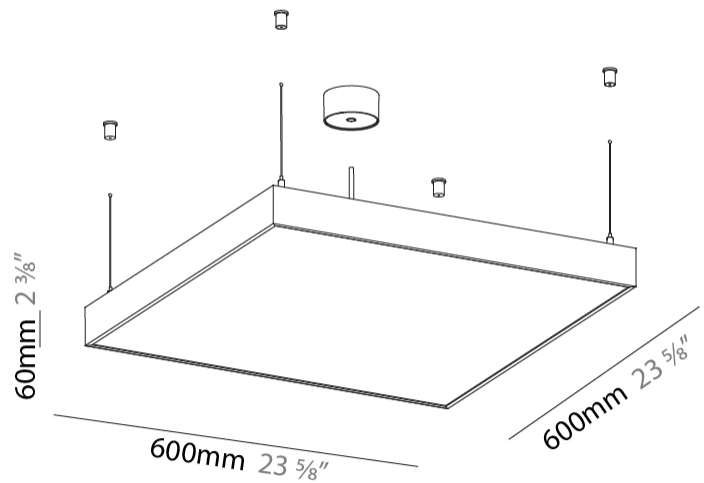

GENERAL

Series: Pi2
Subseries: Pi2 Standard
Brand: Prolicht
Division: Architectural
Mounting Type: Suspension
Mounting Location: Ceiling
Subcategory: Ambient

PHYSICAL

Shape: Square
Length (mm): 600
Length (in): 23 5/8
Width (mm): 600
Width (in): 23 5/8
Height (mm): 60
Height (in): 2 3/8
Light Distribution: Direct
Weight (kg): 9.9
Weight (lbs): 21.83
Diffuser: [PMMA - Opal or Micro-Prism](#)
Fixture Finish: [SSR / BKV / CWI / CRY / HAB / UFT / ITA / RUA / FTG / MYG / LOD / PUS / FRO / FUP / KIA / POP / BLS / SPG / MEY / GOH / GUM / CHC / COM / ABZ / JAG / OBR / MOS / ROR](#)
Fixture Material: Aluminum
Cable Details: 2000mm or 6000mm

ELECTRICAL

Lamp Type: LED (Zhaga Standard)
Input Wattage (W): 55
Total Output Wattage (W): 50
Dimming: [Tri-Mode (Non-Dimming and Phase Dimming (120Vac only) and 0-10V Dimming)](#)
Driver Included: Yes
Driver Location: Integrated
Driver Type: Constant Current - Universal
Driver Class: Class 2
Input Voltage (V): 120 - 277
Constant Current (MA): 350

LED

[Color Temperature (°K): 3000 / 4000](#)
Max. Delivered Lumen (lm): 5710 / 5802 / 5920
Nominal Lumen (lm): 6680 / 6782 / 6920
CRI: >80 CRI
Lamp Life (hrs): 50000

OPTICAL

RATINGS AND CERTIFICATIONS

Certified By: Certified for North American Standards
IP rating: IP20