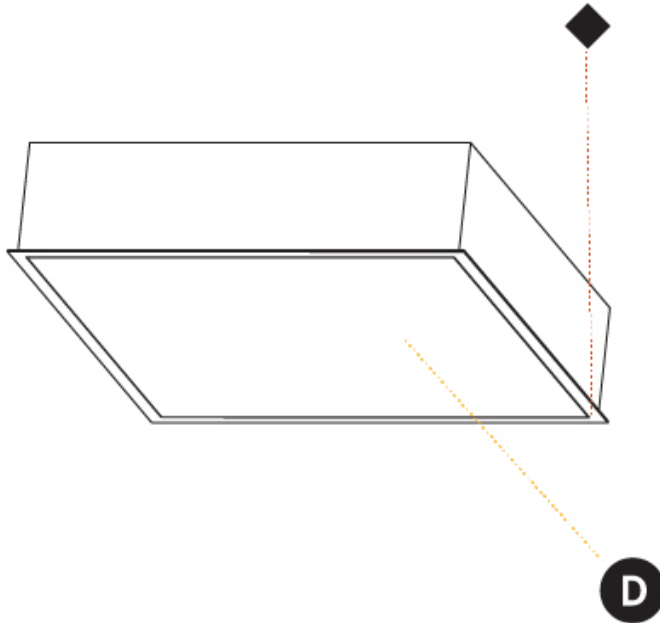

A37737-

PROJECT	_____
TYPE	_____
SPECIFIER	_____
QUANTITY	_____
DATE	_____