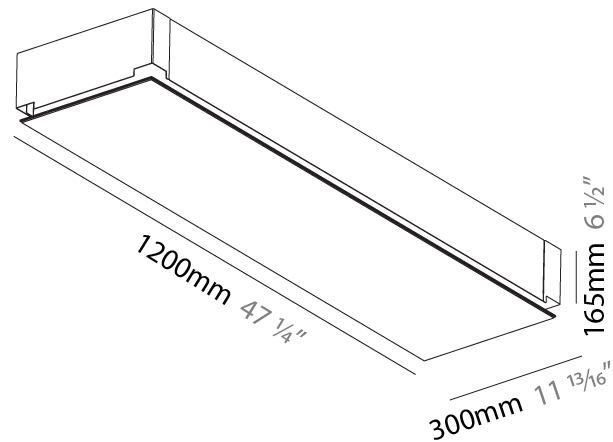

GENERAL

Series: Pi2
Subseries: Pi2 Whiteline
Brand: Prolicht
Division: Architectural
Mounting Type: Trimless
Mounting Location: Ceiling
Subcategory: Ambient

PHYSICAL

Shape: Rectangle
Length (mm): 1200
Length (in): 47 1/4
Width (mm): 300
Width (in): 11 13/16
Depth (mm): 165
Depth (in): 6 1/2
Ceiling Thickness (mm): 10 / 12.5 / 15 / 25 / 30
Ceiling Thickness (in): 3/8 or 1/2 or 9/16 or 1 or 1 3/16
Min. Recessing Depth (mm): 180
Min. Recessing Depth (in): 7 1/16
Light Distribution: Direct
Weight (kg): 12.564
Weight (lbs): 27.64
Diffuser: PMMA - Opal
Fixture Material: Extruded Aluminum / Steel
Cut-out Measurements: 1235mm / 48 5/8" x 335mm / 13 3/16"
Upon Request: Unique Sizes Unique Ceiling Thickness Unique Mounting Depth Spot Inserts

ELECTRICAL

Lamp Type: LED (Zhaga Standard)
Input Wattage (W): 55
Total Output Wattage (W): 46
Dimming: Tri-Mode (Non-Dimming and Phase Dimming (120Vac only) and 0-10V Dimming)
Driver Included: Yes
Driver Location: Integrated
Driver Type: Constant Current - Universal
Driver Class: Class 2
Input Voltage (V): 120 - 277
Constant Current (MA): 350

LED

Color Temperature (*K): 3000 / 3500 / 4000
Max. Delivered Lumen (lm): 4350 / 4410 / 4500
CRI: >80 CRI
Efficiency (%): 0.651
Lamp Life (hrs): 50000
Upon Request: RGB-W Tunable White Special Color Temperature CRI90

OPTICAL

RATINGS AND CERTIFICATIONS

Certified By: Certified for North American Standards
IP rating: IP20