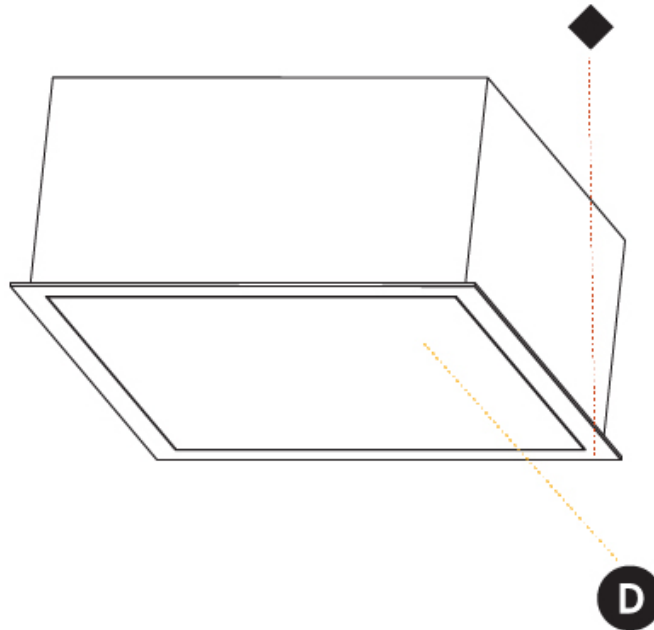

PI2 STANDARD RECESSED

A37130-

PROJECT	_____
TYPE	_____
SPECIFIER	_____
QUANTITY	_____
DATE	_____

A